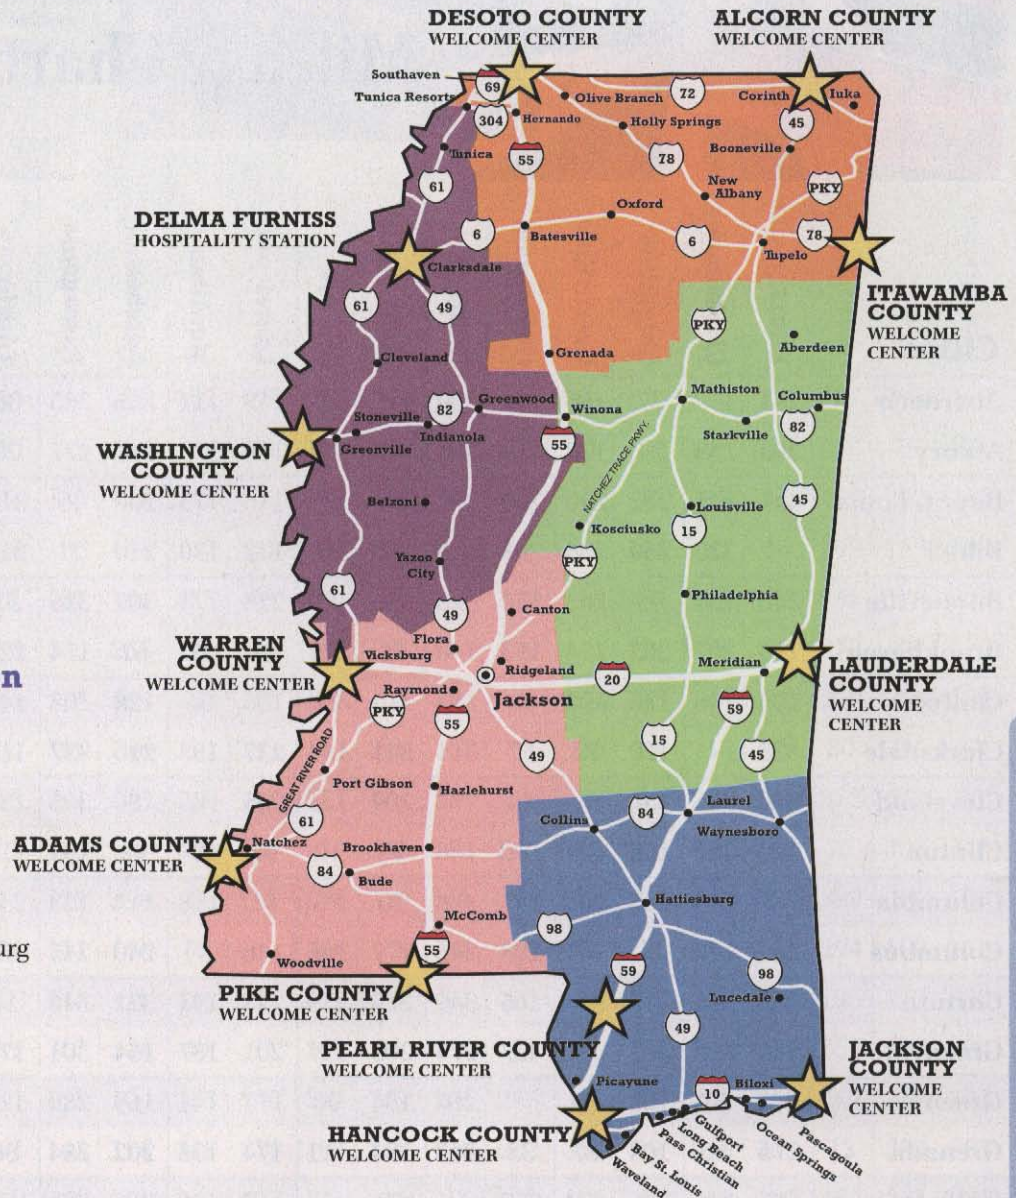

Regions and Welcome Centers

Hills Region

Alcorn County

2028 S. Tate St., Corinth
662.286.3443

DeSoto County

I-55 Southbound
662.429.9969

Itawamba County

Highway 78 Westbound
662.652.3330

640 S. Canal St., Natchez
601.442.5849

Pike County

I-55 Northbound
601.783.5068

Warren County

4210 Washington St., Vicksburg
601.638.4269

Pines Region

Lauderdale County

I-20/I-59 Westbound
601.632.1142

Coastal Region

Hancock County

I-10 East and Westbound
228.533.5554

Jackson County

I-10 Westbound
228.475.3384

Pearl River County

I-59 Northbound
601.798.8184

Welcome Centers are open 8 a.m.-5 p.m. Closed Easter, Thanksgiving, Christmas Day, New Year's Day and half day Christmas Eve.

- The Hills Region
- The Delta Region
- The Pines Region
- The Capital/River Region
- The Coastal Region